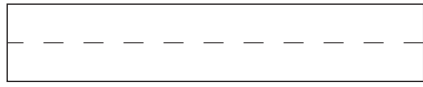

3010 - cycling jersey, shortsleeve

collar

front

back

right
side panel

left
side panel

right sleeve

pocket

left sleeve