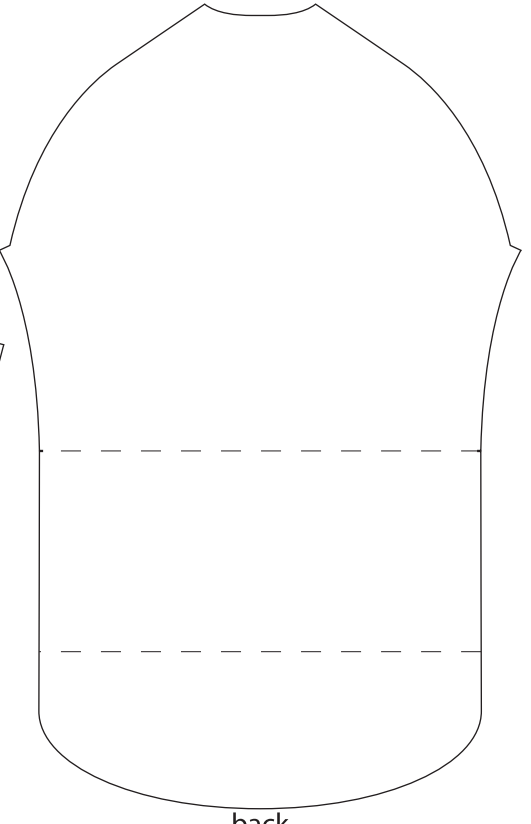

3010 - cycling jersey, shortsleeve

collar

front

back

right
side panel

left
side panel

right sleeve

pocket

left sleeve